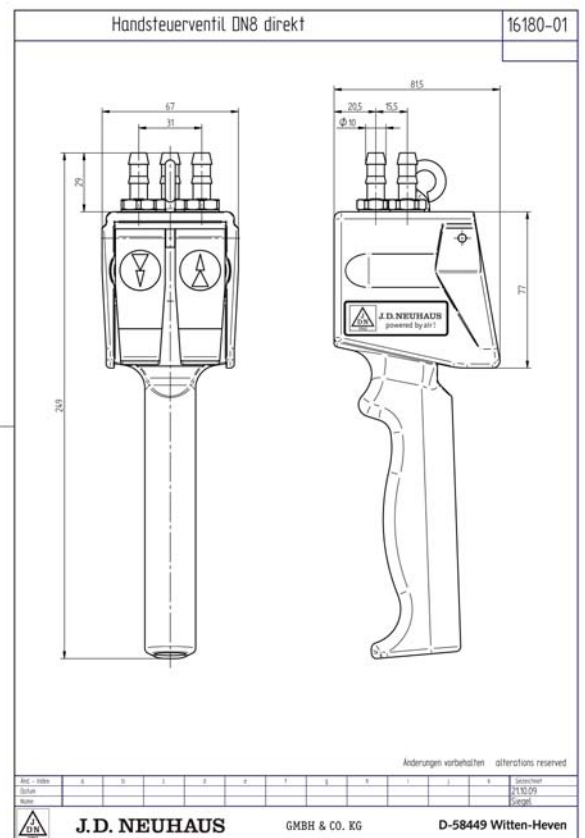

JDN PRODUCT INFO No. 4

10/2009

The new improved JDN Mini Pendant!

We are proud to introduce the new Mini pendant to our product offerings. This pendant is available immediately for the entire Mini line and replaces the current JDN controls.

We have taken on board the feedback from our valued Distributors and end users, to make a much more ergonomic, robust pendant whilst enhancing the superior speed & performance of the Mini.

Key features of the new design include:

- Pistol grip design with contoured handle
- Lightweight for improved ergonomics
- Optimum and infinitely variable lifting and lowering speeds
- Precise load spotting capabilities
- Corrosion resistant

This will become the standard pendant offering for our Minis. Please see the accompanying photographs and the drawing. We hope that you and your customers will share our enthusiasm for the new hand valve!

Please feel free to circulate this to your customers & share with us the feedback you receive as this is introduced into the marketplace.

Questions regarding this product info may be forwarded to: info@jdneuhaus.com

J.D. NEUHAUS L.P. PHONE: 800-331-2889
WEB SITE: WWW.JDNEUHAUS.COM
EMAIL: INFO@JDNEUHAUS.COM

J.D. NEUHAUS
powered by air!